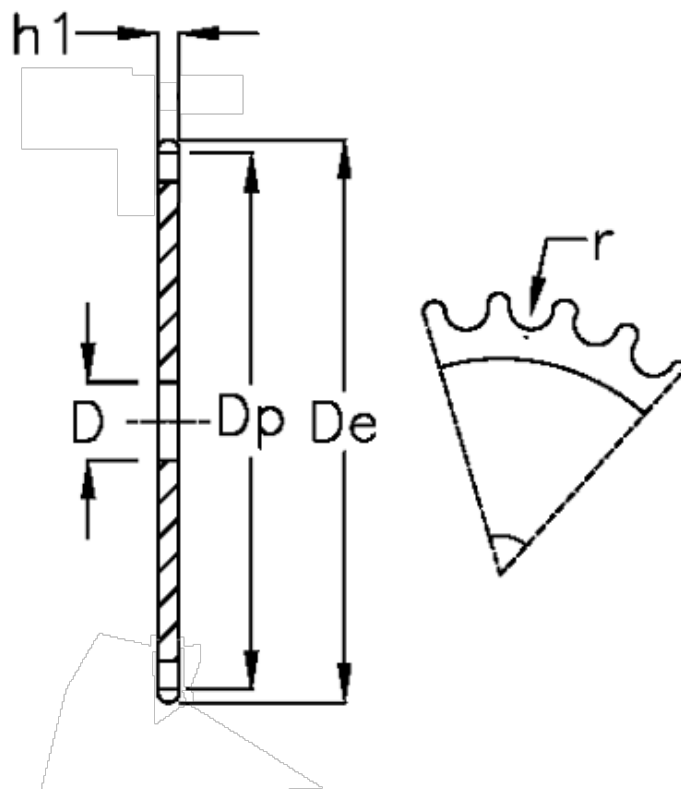

Article number: 616021006048

Description: Plate wheel 10 B-1 Z=48 simplex

## Measures

C	= 2
D	= 20
De	= 250.2
Dp	= 242.73
For chain size	= 5/8 x 3/8
For chain type	= 10 B-1
h1	= 9.1
Number of teeth	= 48

r = 10.16